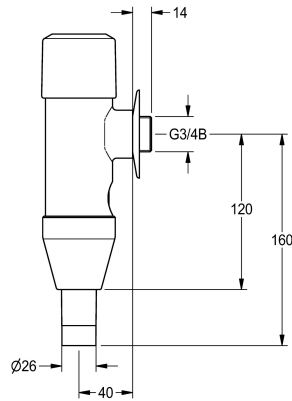

KWC AQUAREX WC flushing valve

Modell-Linie: AQRM550
Flushing systems | Self closing wc flushing system

KWC-No.

2000100076

AQUAREX WC flush valve DN 20, noise group I, for surface installation, with automatic volume flow control and adjustable flushing water volume,

in polished chromium-plated brass, push cap and screw fitting made of metal.

Technical Data

calculation flow rate cold wat
functional principle
diameter nominal
material fitting
maximum flow pressure
maximum flushing flow
maximum flush water volume
minimum flow pressure
minimum flushing flow
minimum flush water volume
protective shutdown
sound insulation
surface finish fitting
type of flushing fitting
type of mounting
type of operation
water connection
Basic colour

1 l/s
hydraulic self-closing
DN 20
brass-look
4 bar
1.3 l/s
9 Liter
1.2 bar
1 l/s
6 Liter
no
I-
chromed
WC flush valve
wall mounting
manual operation
threaded connection (external)
chrome

Spare Parts

KWC

AQUAREX WC flushing valve

Modell-Linie: AQRM550

Flushing systems | Self closing wc flushing system

Head part

2000104396

AQRM924
