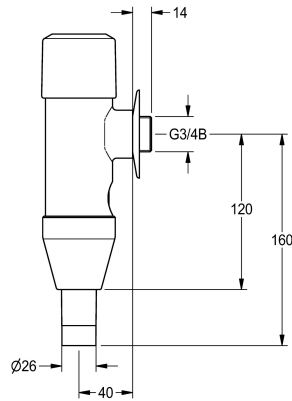

KWC AQUAREX WC flushing valve

Modell-Linie: AQRM550
Flushing systems | Self closing wc flushing system

KWC-No.

2000100076

AQUAREX WC flush valve DN 20, noise group I, for surface installation, with automatic volume flow control and adjustable flushing water volume,

in polished chromium-plated brass, push cap and screw fitting made of metal.

Technical Data

| |
|--------------------------------|
| calculation flow rate cold wat |
| functional principle |
| diameter nominal |
| material fitting |
| maximum flow pressure |
| maximum flushing flow |
| maximum flush water volume |
| minimum flow pressure |
| minimum flushing flow |
| minimum flush water volume |
| protective shutdown |
| sound insulation |
| surface finish fitting |
| type of flushing fitting |
| type of mounting |
| type of operation |
| water connection |
| Basic colour |

| |
|--------------------------------|
| 1 l/s |
| hydraulic self-closing |
| DN 20 |
| brass |
| 4 bar |
| 1.3 l/s |
| 9 Liter |
| 1.2 bar |
| 1 l/s |
| 6 Liter |
| no |
| yes |
| chromed |
| WC flush valve |
| wall mounting |
| manual operation |
| threaded connection (external) |
| chrome |

Spare Parts

KWC

AQUAREX WC flushing valve

Modell-Linie: AQRM550

Flushing systems | Self closing wc flushing system

Head part

2000104396

AQRM924
