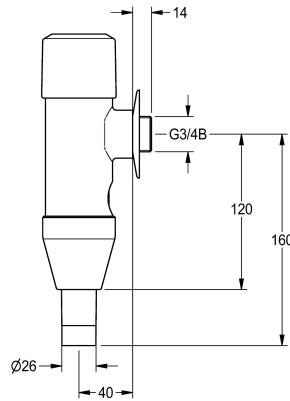

KWC AQUAREX WC flushing valve

Modell-Linie: AQRM550
Flushing systems | Self closing wc flushing system

KWC-No.

2000100076

AQUAREX WC flush valve DN 20, noise group I, for surface installation, with automatic volume flow control and adjustable flushing water volume,

in polished chromium-plated brass, push cap and screw fitting made of metal.

Technical Data

calculation flow rate cold wat
functional principle
diameter nominal
material fitting
maximum flow pressure
maximum flushing flow
maximum flush water volume
minimum flow pressure
minimum flushing flow
minimum flush water volume
protective shutdown
sound insulation
surface finish fitting
type of flushing fitting
type of mounting
type of operation
water connection
Basic colour

1 l/s
hydraulic self-closing
DN 20
brass
4 bar
1.3 l/s
9 Liter
1.2 bar
1 l/s
6 Liter
no
yes
chromed
WC flush valve
wall mounting
manual operation
threaded connection (external)
chrome

Spare Parts

KWC

AQUAREX WC flushing valve

Modell-Linie: AQRM550

Flushing systems | Self closing wc flushing system

Head part

2000104396

AQRM924
