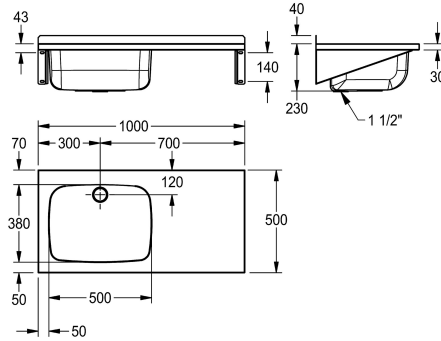

KWC SIRIUS Multifunctionele wastrog

Modell-Linie: SIRIUS | BS333
Wastroggen en uitgietsbakken | Multifunctionele wasbakken

KWC-No.

2000100077

Schap links

2000100078

Afdruipvlak rechts

Plaats van het afdruipvlak

Links

Rechts

Multipurpose sink, for wall mounting, stainless steel, surface satin finished, material thickness 1 mm, seamless welded bowl, without overflow, with 1 1/2" plug waste with plastic overflow pipe, drainage back centric, with tap ledge 70 mm, with 40 mm rear upstand, with drainboard right 450 mm, including mounting

material, including integrated brackets.

Dimension 1000 x 270 x 500 mm (W x H x D)
Bowl dimension 500 x 230 x 380 mm (W x H x D)

Technical Data

Spatplaat hoogte

40 mm

Kuippositie

Links

Kom constructie

1

Uitlaat diameter

G 1 1/2 B

Totale diepte

500 mm

Totale hoogte

270 mm

Totale breedte