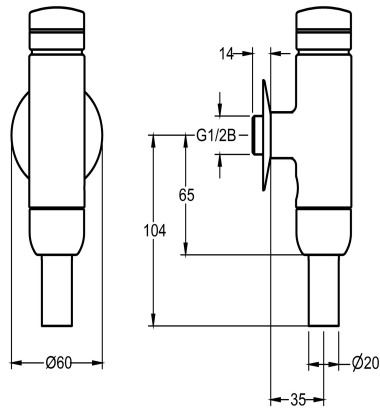

### KWC-No.

**2000100082**  
DN 15

**2000100083**  
AQUALINE WC DN 20 flushing valve

**2000066508**  
AQUALINE WC flushing valve DN 20, all-metal construction

AQUALINE WC flush valve for surface installation, flushing quantity and volume flow adjustable. With nominal diameter DN 15. Polished

### Technical Data

calculation flow rate cold wat

0.7 l/s

functional principle

hydraulic self-closing

diameter nominal

DN 15

material fitting