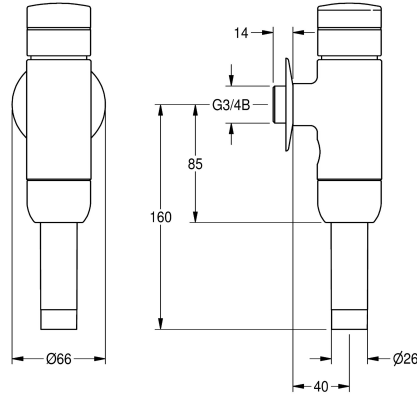

## KWC AQUALINE WC flushing valve

**Modell-Linie: AQUALINE | AQRM552**  
Flushing systems | Self closing wc flushing system

### KWC-No.

**2000100082**  
DN 15

**2000100083**  
AQUALINE WC DN 20 flushing valve

**2000066508**  
AQUALINE WC flushing valve DN 20, all-metal construction

AQUALINE WC flush valve DN 20 for surface installation, flushing quantity and volume flow adjustable. Polished chromium-plated

brass,  
push cap and screw fitting made of chromium-plated plastic.

### Technical Data

calculation flow rate cold wat	1 l/s
functional principle	hydraulic self-closing
diameter nominal	DN 20
material fitting	brass
maximum flow pressure	4 bar
maximum flushing flow	1.3 l/s
maximum flush water volume	9 Liter
minimum flow pressure	1.2 bar
minimum flushing flow	1 l/s
minimum flush water volume	6 Liter
protective shutdown	no
sound insulation	no
surface finish fitting	chromed
type of flushing fitting	WC flush valve
type of mounting	wall mounting
type of operation	manual operation
water connection	threaded connection (external)
Basic colour	chrome