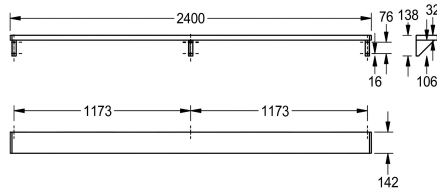

KWC SATURN Shelf

Modell-Linie: SATURN | BXS_V24
Accessories | Shelves

KWC-No.

2000056952
SATURN Shelf, dimensions 600 x 138 x 142 mm (W x H x D)

2000056946
Width 1200 mm

2030046197
Width 1600 mm

2000056950
Width 1800 mm

2000100088
Width 2400 mm

2030046195
Width 3000 mm

overall width

600 mm

1,200 mm

1,600 mm

1,800 mm

2,400 mm

3,000 mm

Shelf for wall mounting, stainless steel, surface satin finished, material thickness 1 mm, brackets welded into shelf, side ends with grey plastic cover, for lengths over 1800 mm an additional bracket

is scope of delivery.

Dimensions 2400 x 138 x 142 mm (W x H x D)

Technical Data

material
material code
material thickness
overall depth
overall height
overall width
surface finish
type of fixing
type of mounting