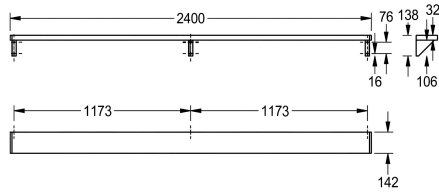

### KWC-No.

**2000056952**  
SATURN Shelf, dimensions 600 x 138 x 142 mm (W x H x D)

**2000056946**  
Width 1200 mm

**2030046197**  
Width 1600 mm

**2000056950**  
Width 1800 mm

**2000100088**  
Width 2400 mm

### overall width

600 mm

1,200 mm

1,600 mm

1,800 mm

2,400 mm

3,000 mm

Shelf for wall mounting, stainless steel, surface satin finished, material thickness 1 mm, brackets welded into shelf, side ends with grey plastic cover, for lengths over 1800 mm an additional bracket

is scope of delivery.

Dimensions 2400 x 138 x 142 mm (W x H x D)

### Technical Data

material
material code
material thickness
overall depth
overall height
overall width
surface finish
type of fixing
type of mounting

stainless steel
1.4301 Chrome Nickel steel V2A
1 mm
142 mm
138 mm
2,400 mm
satin finished
screw
wall mounting