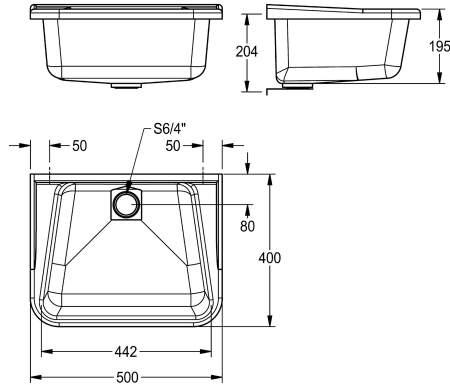

KWC SIRIUS Multi-purpose sink

Modell-Linie: SIRIUS | MB5044
Utility sinks | Multi purpose sink

KWC-No.

2000103435

Colour white

2000100090

Colour decor-grey

Basic colour

white

decor-grey

Wall mounted multi purpose sink bowl manufactured from glass fibre reinforced polyester, without tap holes (for use with wall mounted taps), 38 mm BSP waste fitting with a standing plug/overflow tube and complete with wall brackets.

Colour decor-grey
Dimensions 500 x 220 x 400 mm (W x H x D)

Technical Data

bowl position	Center
bowl construction	radius corners
bowl - bowl height	195 mm
bowl finish	raw
bowl - depth	300 mm
bowl - width	265 mm
drainer or storage	no
grid	no
material	composite
number of waste holes	1
outlet size	G 1 1/2 B
overall depth	400 mm
overall height	220 mm
overall width	500 mm
overflow	standpipe overflow
rear upstand	no
wash riffle	no
splash back	no
sump	no
sump basket	no
surface finish	raw
tap ledge	no
type of mounting	wall mounting
type of utility sink	multi purpose sink