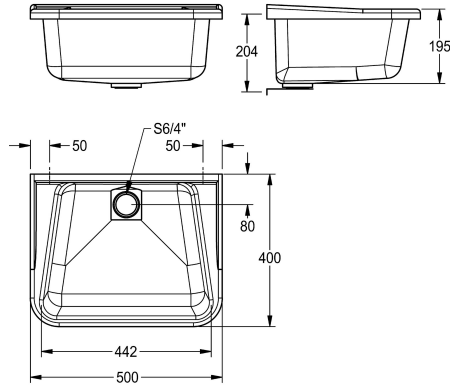

KWC SIRIUS Multi-purpose sink

Modell-Linie: SIRIUS | MB5044
Utility sinks | Multi purpose sink

KWC-No.

2000103435

Colour white

2000100090

Colour decor-grey

Basic colour

white

decor-grey

Wall mounted multi purpose sink bowl manufactured from glass fibre reinforced polyester, without tap holes (for use with wall mounted taps), 38 mm BSP waste fitting with a standing plug/overflow tube and complete with wall brackets.

Colour decor-grey
Dimensions 500 x 220 x 400 mm (W x H x D)

Technical Data

bowl position

center

bowl construction

radius corners

bowl - bowl height

195 mm

bowl finish

raw

bowl - depth

300 mm

bowl - width

265 mm

drainer or storage

no

grid

no

material

composite

number of waste holes

1

outlet size

G 1 1/2 B

overall depth

400 mm

overall height

220 mm

overall width

500 mm

overflow

standpipe overflow

rear upstand

no

wash riffle

no

splash back

no

sump

no

sump basket

no

surface finish

raw

tap ledge

no

type of mounting

wall mounting

type of utility sink

multi purpose sink