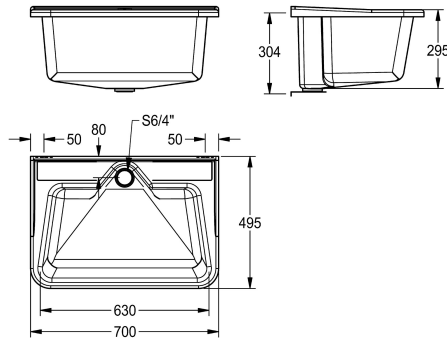

KWC SIRIUS Multi-purpose sink

Modell-Linie: SIRIUS | MB7054
Utility sinks | Multi purpose sink

KWC-No.

2000103436

Colour white

2000100092

Colour decor-grey

Basic colour

white

decor-grey

Wall mounted multi purpose sink bowl, manufactured from glass fibre reinforced polyester, without tap holes (for use with wall mounted taps), 38 mm BSP waste fitting with 1 1/2" standing plug/overflow tube, complete with wall brackets.

Colour decor-grey
Dimensions 700 x 320 x 495 mm (W x H x D)

Technical Data

bowl position

Center

bowl construction

radius corners

bowl - bowl height

295 mm

bowl finish

raw

bowl - depth

300 mm

bowl - width

265 mm

drainer or storage

no

grid

no

material

composite

number of waste holes

1

outlet size

G 1 1/2 B

overall depth

445 mm

overall height

320 mm

overall width

700 mm

overflow

standpipe overflow

rear upstand

no

wash riffle

no

splash back

no

sump

no

sump basket

no

surface finish

raw

tap ledge

no

type of mounting

wall mounting

type of utility sink

multi purpose sink