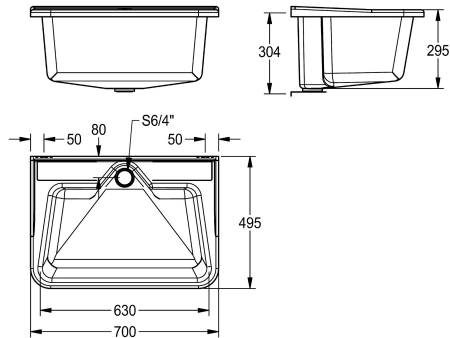

KWC SIRIUS Multi-purpose sink

Modell-Linie: SIRIUS | MB7054
Utility sinks | Multi purpose sink

KWC-No.

2000103436

Colour white

2000100092

Colour decor-grey

Basic colour

white

decor-grey

Wall mounted multi purpose sink bowl, manufactured from glass fibre reinforced polyester, without tap holes (for use with wall mounted taps), 38 mm BSP waste fitting with 1 1/2" standing plug/overflow tube, complete with wall brackets.

Colour decor-grey
Dimensions 700 x 320 x 495 mm (W x H x D)

Technical Data

bowl position

bowl construction

bowl - bowl height

bowl finish

bowl - depth

bowl - width

drainer or storage

grid

material

number of waste holes

outlet size

overall depth

overall height

overall width

overflow

rear upstand

wash riffle

splash back

sump

sump basket

surface finish

tap ledge

type of mounting

type of utility sink

center

radius corners

295 mm

raw

300 mm

265 mm

no

no

composite

1

G 1 1/2 B

445 mm

320 mm

700 mm

standpipe overflow

no

no

no

no

no

raw

no

wall mounting

multi purpose sink