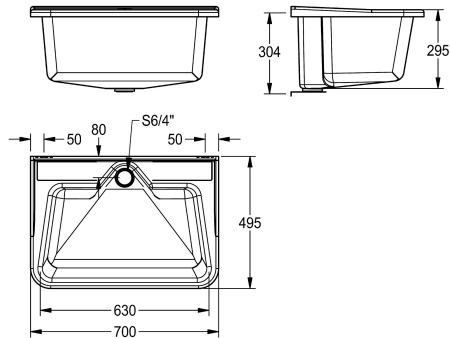

KWC SIRIUS Multi-purpose sink

Modell-Linie: SIRIUS | MB7054
Utility sinks | Multi purpose sink

KWC-No.

2000103436

Colour white

2000100092

Colour decor-grey

Basic colour

white

decor-grey

Wall mounted multi purpose sink bowl, manufactured from glass fibre reinforced polyester, without tap holes (for use with wall mounted taps), 38 mm BSP waste fitting with 1 1/2" standing plug/overflow tube, complete with wall brackets.

Colour decor-grey

Dimensions 700 x 320 x 495 mm (W x H x D)

Technical Data

bowl position

bowl construction

bowl - bowl height

bowl finish

bowl - depth

bowl - width

drainer or storage

grid

material

number of waste holes

outlet size

overall depth

overall height

overall width

overflow

rear upstand

wash riffle

splash back

sump

sump basket

surface finish

tap ledge

type of mounting

type of utility sink

center

radius corners

295 mm

raw

300 mm

265 mm

no

no

composite

1

G 1 1/2 B

445 mm

320 mm

700 mm

standpipe overflow

no

no

no

no

no

raw

no

wall mounting

multi purpose sink