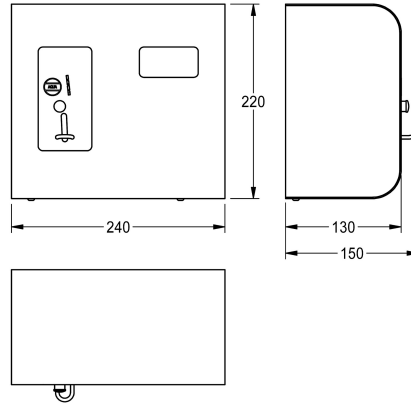

KWC AQUAPAY Coin-operated controller

Modell-Linie: AQUAPAY-A3000OPEN | AQUA800
Showers | Pay water dispensers

KWC-No.

2000100340

For token

2000100342

For € 0.50

AQUAPAY coin-operated controller for chargeable water delivery for controlling one A3000 open shower fitting. Shower duration for one token is selectable in steps of one second up to a total of 8 minutes, preset to 3 minutes. Automatic interruption of shower-duration when water is not being withdrawn. Rugged stainless steel

housing for on-wall mounting with safety lock. Model for tokens, 24 V DC.

Dimensions 240 x 220 x 130 mm (W x H x D)

Mandatory Accessories

Token

2000100751

ZAQRP001

Electronic module EM1 with ID 07080

2030052502