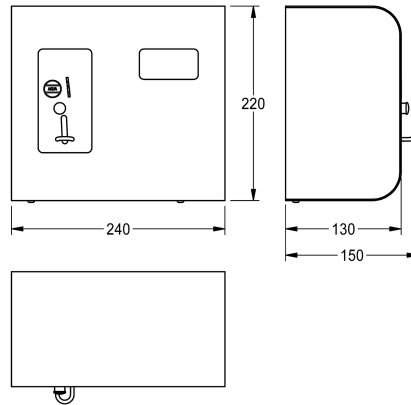

KWC AQUAPAY Coin-operated controller

Modell-Linie: AQUAPAY-A3000OPEN | AQUA800
Showers | Pay water dispensers

KWC-No.

2000100340

For token

2000100342

For € 0.50

AQUAPAY coin-operated controller for chargeable water delivery for controlling one A3000 open shower fitting. Shower duration for one token is selectable in steps of one second up to a total of 8 minutes, preset to 3 minutes. Automatic interruption of shower-duration when water is not being withdrawn. Rugged stainless steel

housing for on-wall mounting with safety lock. Model for tokens, 24 V DC.

Dimensions 240 x 220 x 130 mm (W x H x D)

Mandatory Accessories

Token

2000100751

ZAQRP001

Electronic module EM1 with ID 07080

2030052502