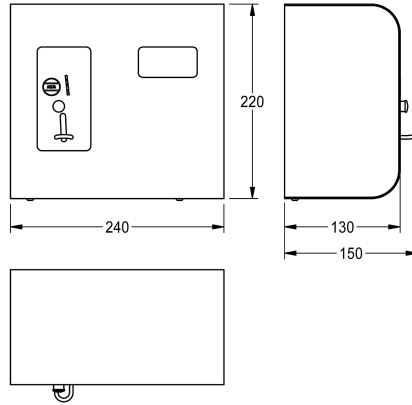

## KWC AQUAPAY Coin-operated controller

Modell-Linie: AQUAPAY-A3000OPEN | AQUA800  
Showers | Pay water dispensers

### KWC-No.

**2000100340**

For token

**2000100342**

For € 0.50

AQUAPAY coin-operated controller for chargeable water delivery for controlling one A3000 open shower fitting. Shower duration for one token is selectable in steps of one second up to a total of 8 minutes, preset to 3 minutes. Automatic interruption of shower-duration when water is not being withdrawn. Rugged stainless steel

housing for on-wall mounting with safety lock. Model for tokens, 24 V DC.

Dimensions 240 x 220 x 130 mm (W x H x D)