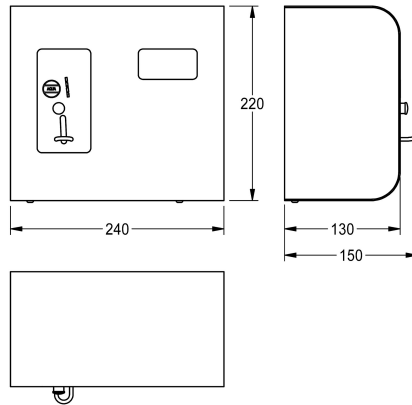

KWC AQUAPAY Coin-operated controller

Modell-Linie: AQUAPAY-A3000OPEN | AQUA800
Showers | Pay water dispensers

KWC-No.

2000100340

For token

2000100342

For € 0.50

AQUAPAY coin-operated controller for chargeable water delivery for controlling one A3000 open shower fitting. Shower duration for one token is selectable in steps of one second up to a total of 8 minutes, preset to 3 minutes. Automatic interruption of shower-duration when water is not being withdrawn. Rugged stainless steel

housing for on-wall mounting with safety lock. Model for tokens, 24 V DC.

Dimensions 240 x 220 x 130 mm (W x H x D)

Mandatory Accessories

Token

2000100751

ZAQRP001

Electronic module EM1 with ID 07080

2030052502