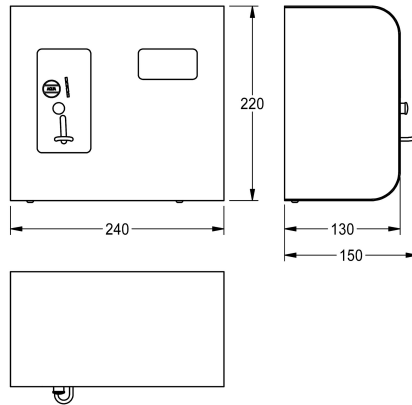

### KWC-No.

**2000100340**

For token

**2000100342**

For € 0.50

AQUAPAY coin-operated controller for chargeable water delivery for controlling one A3000 open shower fitting. Shower duration for one token is selectable in steps of one second up to a total of 8 minutes, preset to 3 minutes. Automatic interruption of shower-duration when water is not being withdrawn. Rugged stainless steel

housing for on-wall mounting with safety lock. Model for tokens, 24 V DC.

Dimensions 240 x 220 x 130 mm (W x H x D)