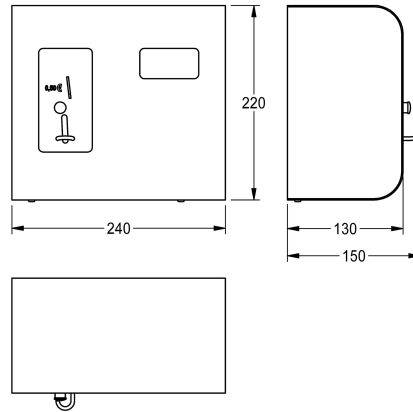

KWC AQUAPAY

Coin-operated controller

Modell-Linie: AQUAPAY-A3000OPEN | AQUA801

Showers | Pay water dispensers

KWC-No.

2000100340

For token

2000100342

For € 0.50

AQUAPAY coin-operated controller for chargeable water delivery for controlling one A3000 open shower fitting. Shower duration for one coin is selectable in steps of one second up to a total of 8 minutes, preset to 3 minutes. Automatic interruption of shower-duration when water is not being withdrawn. Rugged stainless steel

housing for on-wall mounting with safety lock.

Model for coins EURO 0.50, 24 V DC.
Dimensions 240 x 220 x 130 mm (W x H x D)

Mandatory Accessories

Electronic module EM1 with ID 07080

2030052502

ACET2006