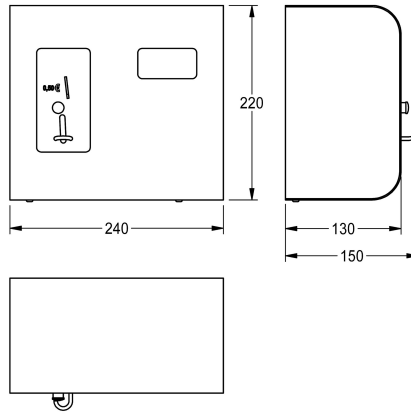

KWC AQUAPAY Coin-operated controller

Modell-Linie: AQUAPAY-A3000OPEN | AQUA801
Showers | Pay water dispensers

KWC-No.

2000100340

For token

2000100342

For € 0.50

AQUAPAY coin-operated controller for chargeable water delivery for controlling one A3000 open shower fitting. Shower duration for one coin is selectable in steps of one second up to a total of 8 minutes, preset to 3 minutes. Automatic interruption of shower-duration when water is not being withdrawn. Rugged stainless steel

housing for on-wall mounting with safety lock.

Model for coins EURO 0.50, 24 V DC.
Dimensions 240 x 220 x 130 mm (W x H x D)

Mandatory Accessories

Electronic module EM1 with ID 07080

2030052502

ACET2006