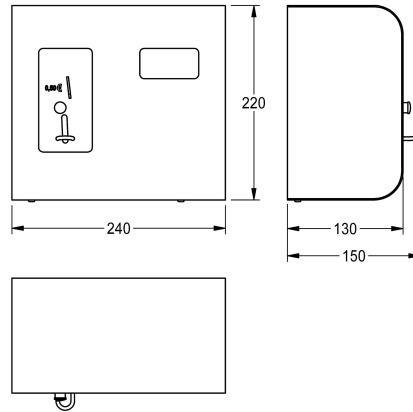

KWC AQUAPAY Muntautomaat

Modell-Linie: AQUAPAY-A3000OPEN | AQUA801
Douches | Betaalde waterafgifte

KWC-No.

2000100340

Voor waardemunt

2000100342

Uitvoering voor € 0,50

AQUAPAY coin-operated controller for chargeable water delivery for controlling one A3000 open shower fitting. Shower duration for one coin is selectable in steps of one second up to a total of 8 minutes, preset to 3 minutes. Automatic interruption of shower-duration when water is not being withdrawn. Rugged stainless steel

housing for on-wall mounting with safety lock.

Model for coins EURO 0.50, 24 V DC.
Dimensions 240 x 220 x 130 mm (W x H x D)

Vereiste toebehoren

Elektronische module EM1 ID 07080

2030052502

ACET2006