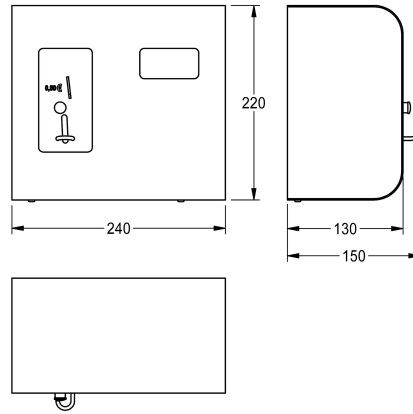

KWC AQUAPAY Muntautomaat

Modell-Linie: AQUAPAY-A3000OPEN | AQUA801
Douches | Betaalde waterafgifte

KWC-No.

2000100340

Voor waardemunt

2000100342

Uitvoering voor € 0,50

AQUAPAY coin-operated controller for chargeable water delivery for controlling one A3000 open shower fitting. Shower duration for one coin is selectable in steps of one second up to a total of 8 minutes, preset to 3 minutes. Automatic interruption of shower-duration when water is not being withdrawn. Rugged stainless steel

housing for on-wall mounting with safety lock.

Model for coins EURO 0.50, 24 V DC.
Dimensions 240 x 220 x 130 mm (W x H x D)

Vereiste toebehoren

Elektronische module EM1 ID 07080

2030052502

ACET2006