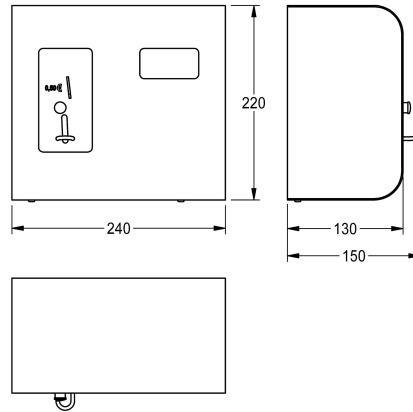

KWC AQUAPAY Coin-operated controller

Modell-Linie: AQUAPAY-A3000OPEN | AQUA801
Duschar | Vattenuautomater för betalning

KWC-No.

2000100340

For token

2000100342

For € 0.50

AQUAPAY coin-operated controller for chargeable water delivery for controlling one A3000 open shower fitting. Shower duration for one coin is selectable in steps of one second up to a total of 8 minutes, preset to 3 minutes. Automatic interruption of shower-duration when water is not being withdrawn. Rugged stainless steel

housing for on-wall mounting with safety lock.

Model for coins EURO 0.50, 24 V DC.
Dimensions 240 x 220 x 130 mm (W x H x D)

Nödvändiga tillbehör

Electronic module EM1 with ID 07080

2030052502

ACET2006