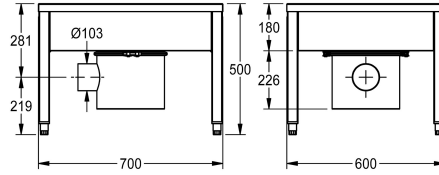

KWC SIRIUS Shoe- and boot-cleaning unit

Modell-Linie: SIRIUS | SIRX711C
Utility sinks | Shoe and boot cleaning units

KWC-No.

2000100354

Dimensions 700 x 500 x 600 mm (W x H x D), with 1 cleaning place

2000100355

with 2 cleaning places, dimensions 1400 x 500 x 600 mm (W x H x D)

2000100356

with 3 cleaning places, dimensions 2100 x 500 x 600 mm (W x H x D)

2000101549

with 4 cleaning places, dimensions 2800 x 500 x 600 mm (W x H x D)

overall width

700 mm

1,400 mm

2,100 mm

2,800 mm

Shoe- and boot-cleaning-unit for wall mounting, stainless steel, surface satin finished, material thickness 1.2 mm, with 40 x 40 mm feet, waste turnable, inlet diameter 1/2". 1 washing place, include sludge trap fitting, hand brush with lever activation and sump

bucket with siphon

Dimensions 700 x 500 x 600 mm (W x H x D)

Technical Data

bowl position	Center
bowl construction	square corner
bowl - bowl height	180 mm
bowl - depth	475 mm
bowl - width	600 mm
brushes	hand brushes
number of brushes	1
drainer or storage	no
grid	hinged
grid material	stainless steel
inlet size	G 1/2 B
material	stainless steel
material code	1.4301 Chrome Nickel steel V2A
material code grid	1.4301 Chrome Nickel steel V2A
material thickness	1.2 mm
number of waste holes	1
outlet size	DN 100
overall depth	600 mm
overall height	500 mm

Center
square corner
180 mm
475 mm
600 mm
hand brushes
1
no
hinged
stainless steel
G 1/2 B
stainless steel
1.4301 Chrome Nickel steel V2A
1.4301 Chrome Nickel steel V2A
1.2 mm
1
DN 100
600 mm
500 mm