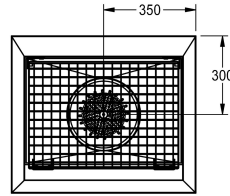

KWC SIRIUS Shoe- and boot-cleaning unit

Modell-Linie: SIRIUS | SIRX711C
Utility sinks | Shoe and boot cleaning units

KWC-No.

2000100354

Dimensions 700 x 500 x 600 mm (W x H x D), with 1 cleaning place

2000100355

with 2 cleaning places, dimensions 1400 x 500 x 600 mm (W x H x D)

2000100356

with 3 cleaning places, dimensions 2100 x 500 x 600 mm (W x H x D)

2000101549

with 4 cleaning places, dimensions 2800 x 500 x 600 mm (W x H x D)

overall width

700 mm

1,400 mm

2,100 mm

2,800 mm

Shoe- and boot-cleaning-unit for wall mounting, stainless steel, surface satin finished, material thickness 1.2 mm, with 40 x 40 mm feet, waste turnable, inlet diameter 1/2". 1 washing place, include sludge trap fitting, hand brush with lever activation and sump

bucket with siphon

Dimensions 700 x 500 x 600 mm (W x H x D)

Technical Data

bowl position	Center
bowl construction	square corner
bowl - bowl height	180 mm
bowl - depth	475 mm
bowl - width	600 mm
brushes	hand brushes
number of brushes	1
drainer or storage	no
grid	hinged
grid material	stainless steel
inlet size	G 1/2 B
material	stainless steel
material code	1.4301 Chrome Nickel steel V2A
material code grid	1.4301 Chrome Nickel steel V2A
material thickness	1.2 mm
number of waste holes	1
outlet size	DN 100
overall depth	600 mm
overall height	500 mm

Center
square corner
180 mm
475 mm
600 mm
hand brushes
1
no
hinged
stainless steel
G 1/2 B
stainless steel
1.4301 Chrome Nickel steel V2A
1.4301 Chrome Nickel steel V2A
1.2 mm
1
DN 100
600 mm
500 mm