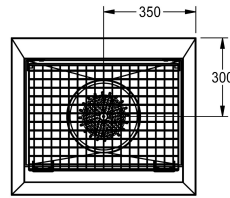

KWC SIRIUS Shoe- and boot-cleaning unit

Modell-Linie: SIRIUS | SIRX711C
Utility sinks | Shoe and boot cleaning units

KWC-No.

2000100354

Dimensions 700 x 500 x 600 mm (W x H x D), with 1 cleaning place

2000100355

with 2 cleaning places, dimensions 1400 x 500 x 600 mm (W x H x D)

2000100356

with 3 cleaning places, dimensions 2100 x 500 x 600 mm (W x H x D)

2000101549

with 4 cleaning places, dimensions 2800 x 500 x 600 mm (W x H x D)

overall width

700 mm

1,400 mm

2,100 mm

2,800 mm

Shoe- and boot-cleaning-unit for wall mounting, stainless steel, surface satin finished, material thickness 1.2 mm, with 40 x 40 mm feet, waste turnable, inlet diameter 1/2". 1 washing place, include sludge trap fitting, hand brush with lever activation and sump

bucket with siphon

Dimensions 700 x 500 x 600 mm (W x H x D)

Technical Data

bowl position
bowl construction
bowl - bowl height
bowl - depth
bowl - width
brushes
number of brushes
drainer or storage
grid
grid material
inlet size
material
material code
material code grid
material thickness
number of waste holes
outlet size
overall depth
overall height