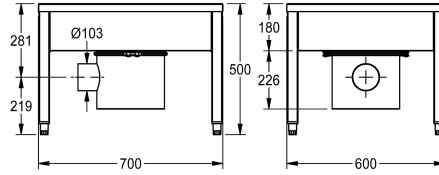

KWC SIRIUS Shoe- and boot-cleaning unit

Modell-Linie: SIRIUS | SIRX711C
Utility sinks | Shoe and boot cleaning units

KWC-No.

2000100354

Dimensions 700 x 500 x 600 mm (W x H x D), with 1 cleaning place

2000100355

with 2 cleaning places, dimensions 1400 x 500 x 600 mm (W x H x D)

2000100356

with 3 cleaning places, dimensions 2100 x 500 x 600 mm (W x H x D)

2000101549

with 4 cleaning places, dimensions 2800 x 500 x 600 mm (W x H x D)

overall width

700 mm

1,400 mm

2,100 mm

2,800 mm

Shoe- and boot-cleaning-unit for wall mounting, stainless steel, surface satin finished, material thickness 1.2 mm, with 40 x 40 mm feet, waste turnable, inlet diameter 1/2". 1 washing place, include sludge trap fitting, hand brush with lever activation and sump

bucket with siphon

Dimensions 700 x 500 x 600 mm (W x H x D)

Technical Data

bowl position
bowl construction
bowl - bowl height
bowl - depth
bowl - width
brushes
number of brushes
drainer or storage
grid
grid material
inlet size
material
material code
material code grid
material thickness
number of waste holes
outlet size
overall depth
overall height