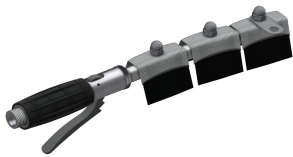

KWC SIRIUS

Shoe- and boot-cleaning unit

Modell-Linie: SIRIUS | SIRX711C

Utility sinks | Shoe and boot cleaning units

overall width	700 mm
overflow	no
sump	yes
sump basket	included
surface finish	satin finished
type of mounting	wall mounting
type of utility sink	cleaner sink
type of waste kit	flat perforated waste
upper edge of basin height	500 mm
number of wash places	1
waste hole position	centre
waste hole projection	300 mm
waste kit included	yes

Spare Parts

SIRIUS Hand brush

2000101473
ZSIRW003