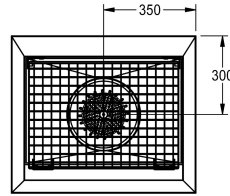

KWC SIRIUS Shoe- and boot-cleaning unit

Modell-Linie: SIRIUS | SIRX711C
Utility sinks | Shoe and boot cleaning units

KWC-No.

2000100354

Dimensions 700 x 500 x 600 mm (W x H x D), with 1 cleaning place

2000100355

with 2 cleaning places, dimensions 1400 x 500 x 600 mm (W x H x D)

2000100356

with 3 cleaning places, dimensions 2100 x 500 x 600 mm (W x H x D)

2000101549

with 4 cleaning places, dimensions 2800 x 500 x 600 mm (W x H x D)

overall width

700 mm

1,400 mm

2,100 mm

2,800 mm

Shoe- and boot-cleaning-unit for wall mounting, stainless steel, surface satin finished, material thickness 1.2 mm, with 40 x 40 mm feet, waste turnable, inlet diameter 1/2". 1 washing place, include sludge trap fitting, hand brush with lever activation and sump

bucket with siphon

Dimensions 700 x 500 x 600 mm (W x H x D)

Technical Data

bowl position
bowl construction
bowl - bowl height
bowl - depth
bowl - width
brushes
number of brushes
drainer or storage
grid
grid material
inlet size
material
material code
material code grid
material thickness
number of waste holes
outlet size
overall depth
overall height