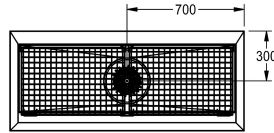

KWC SIRIUS Shoe- and boot-cleaning unit

Modell-Linie: SIRIUS | SIRX721C
Utility sinks | Shoe and boot cleaning units

KWC-No.

2000100354

Dimensions 700 x 500 x 600 mm (W x H x D), with 1 cleaning place

2000100355

with 2 cleaning places, dimensions 1400 x 500 x 600 mm (W x H x D)

2000100356

with 3 cleaning places, dimensions 2100 x 500 x 600 mm (W x H x D)

2000101549

with 4 cleaning places, dimensions 2800 x 500 x 600 mm (W x H x D)

overall width

700 mm

1,400 mm

2,100 mm

2,800 mm

Shoe- and boot-cleaning-unit for wall mounting, stainless steel, surface satin finished, material thickness 1.2 mm, with 40 x 40 mm feet, waste turnable, inlet diameter 1/2".

2 washing places, include sludge trap fitting, hand brushes with lever activation and sump bucket with siphon.

Dimensions 1400 x 500 x 600 mm (W x H x D)

Technical Data

bowl position
bowl construction
bowl - bowl height
bowl - depth
bowl - width
brushes
number of brushes
drainer or storage
grid
grid material
inlet size
material
material code
material code grid
material thickness
number of waste holes
outlet size
overall depth
overall height