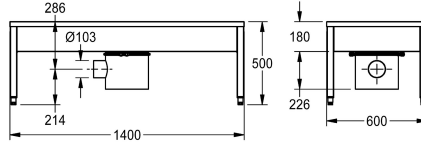

KWC SIRIUS Shoe- and boot-cleaning unit

Modell-Linie: SIRIUS | SIRX721C
Utility sinks | Shoe and boot cleaning units

KWC-No.

2000100354

Dimensions 700 x 500 x 600 mm (W x H x D), with 1 cleaning place

2000100355

with 2 cleaning places, dimensions 1400 x 500 x 600 mm (W x H x D)

2000100356

with 3 cleaning places, dimensions 2100 x 500 x 600 mm (W x H x D)

2000101549

with 4 cleaning places, dimensions 2800 x 500 x 600 mm (W x H x D)

overall width

700 mm

1,400 mm

2,100 mm

2,800 mm

Shoe- and boot-cleaning-unit for wall mounting, stainless steel, surface satin finished, material thickness 1.2 mm, with 40 x 40 mm feet, waste turnable, inlet diameter 1/2".

2 washing places, include sludge trap fitting, hand brushes with lever activation and sump bucket with siphon.

Dimensions 1400 x 500 x 600 mm (W x H x D)

Technical Data

bowl position
bowl construction
bowl - bowl height
bowl - depth
bowl - width
brushes
number of brushes
drainer or storage
grid
grid material
inlet size
material
material code
material code grid
material thickness
number of waste holes
outlet size
overall depth
overall height