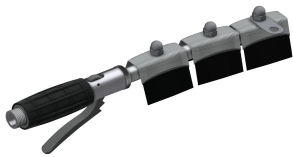

KWC SIRIUS

Shoe- and boot-cleaning unit

Modell-Linie: SIRIUS | SIRX721C

Utility sinks | Shoe and boot cleaning units

overall width	1,400 mm
overflow	no
sump	yes
sump basket	included
surface finish	satin finished
type of mounting	wall mounting
type of utility sink	cleaner sink
type of waste kit	flat perforated waste
upper edge of basin height	500 mm
number of wash places	2
waste hole position	centre
waste hole projection	300 mm
waste kit included	yes

Spare Parts

SIRIUS Hand brush

2000101473
ZSIRW003