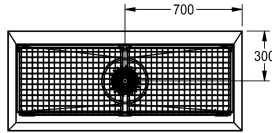

KWC SIRIUS Shoe- and boot-cleaning unit

Modell-Linie: SIRIUS | SIRX721C
Utility sinks | Shoe and boot cleaning units

KWC-No.

2000100354

Dimensions 700 x 500 x 600 mm (W x H x D), with 1 cleaning place

2000100355

with 2 cleaning places, dimensions 1400 x 500 x 600 mm (W x H x D)

2000100356

with 3 cleaning places, dimensions 2100 x 500 x 600 mm (W x H x D)

2000101549

with 4 cleaning places, dimensions 2800 x 500 x 600 mm (W x H x D)

overall width

700 mm

1,400 mm

2,100 mm

2,800 mm

Shoe- and boot-cleaning-unit for wall mounting, stainless steel, surface satin finished, material thickness 1.2 mm, with 40 x 40 mm feet, waste turnable, inlet diameter 1/2".

2 washing places, include sludge trap fitting, hand brushes with lever activation and sump bucket with siphon.

Dimensions 1400 x 500 x 600 mm (W x H x D)

Technical Data

bowl position
bowl construction
bowl - bowl height
bowl - depth
bowl - width
brushes
number of brushes
drainer or storage
grid
grid material
inlet size
material
material code
material code grid
material thickness
number of waste holes
outlet size
overall depth
overall height