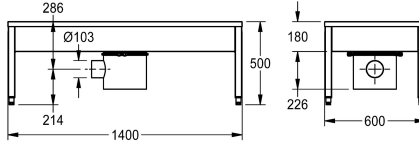

KWC SIRIUS Shoe- and boot-cleaning unit

Modell-Linie: SIRIUS | SIRX721C
Utility sinks | Shoe and boot cleaning units

KWC-No.

2000100354

Dimensions 700 x 500 x 600 mm (W x H x D), with 1 cleaning place

2000100355

with 2 cleaning places, dimensions 1400 x 500 x 600 mm (W x H x D)

2000100356

with 3 cleaning places, dimensions 2100 x 500 x 600 mm (W x H x D)

2000101549

with 4 cleaning places, dimensions 2800 x 500 x 600 mm (W x H x D)

overall width

700 mm

1,400 mm

2,100 mm

2,800 mm

Shoe- and boot-cleaning-unit for wall mounting, stainless steel, surface satin finished, material thickness 1.2 mm, with 40 x 40 mm feet, waste turnable, inlet diameter 1/2".

2 washing places, include sludge trap fitting, hand brushes with lever activation and sump bucket with siphon.

Dimensions 1400 x 500 x 600 mm (W x H x D)

Technical Data

bowl position
bowl construction
bowl - bowl height
bowl - depth
bowl - width
brushes
number of brushes
drainer or storage
grid
grid material
inlet size
material
material code
material code grid
material thickness
number of waste holes
outlet size
overall depth
overall height