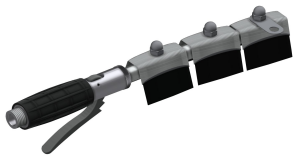

KWC SIRIUS Shoe- and boot-cleaning unit

Modell-Linie: SIRIUS | SIRX721C
Utility sinks | Shoe and boot cleaning units

overall width	1,400 mm
overflow	no
sump	yes
sump basket	included
surface finish	satin finished
type of mounting	wall mounting
type of utility sink	cleaner sink
type of waste kit	flat perforated waste
upper edge of basin height	500 mm
number of wash places	2
waste hole position	centre
waste hole projection	300 mm
waste kit included	yes

Spare Parts

SIRIUS Hand brush

2000101473
ZSIRW003