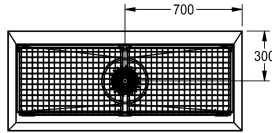

KWC SIRIUS Shoe- and boot-cleaning unit

Modell-Linie: SIRIUS | SIRX721C
Utility sinks | Shoe and boot cleaning units

KWC-No.

2000100354

Dimensions 700 x 500 x 600 mm (W x H x D), with 1 cleaning place

2000100355

with 2 cleaning places, dimensions 1400 x 500 x 600 mm (W x H x D)

2000100356

with 3 cleaning places, dimensions 2100 x 500 x 600 mm (W x H x D)

2000101549

with 4 cleaning places, dimensions 2800 x 500 x 600 mm (W x H x D)

overall width

700 mm

1,400 mm

2,100 mm

2,800 mm

Shoe- and boot-cleaning-unit for wall mounting, stainless steel, surface satin finished, material thickness 1.2 mm, with 40 x 40 mm feet, waste turnable, inlet diameter 1/2".

2 washing places, include sludge trap fitting, hand brushes with lever activation and sump bucket with siphon.

Dimensions 1400 x 500 x 600 mm (W x H x D)

Technical Data

bowl position
bowl construction
bowl - bowl height
bowl - depth
bowl - width
brushes
number of brushes
drainer or storage
grid
grid material
inlet size
material
material code
material code grid
material thickness
number of waste holes
outlet size
overall depth
overall height

center
square corner
180 mm
475 mm
1,300 mm
hand brushes
2
no
hinged
stainless steel
G 1/2 B
stainless steel
1.4301 Chrome Nickel steel V2A
1.4301 Chrome Nickel steel V2A
1.2 mm
1
DN 100
600 mm
500 mm