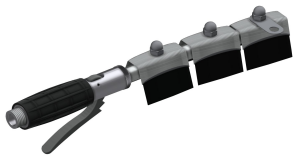

KWC SIRIUS

Shoe- and boot-cleaning unit

Modell-Linie: SIRIUS | SIRX731C

Utility sinks | Shoe and boot cleaning units

overall width	2,100 mm
overflow	no
sump	yes
sump basket	included
surface finish	satin finished
type of mounting	wall mounting
type of utility sink	cleaner sink
type of waste kit	flat perforated waste
upper edge of basin height	500 mm
number of wash places	3
waste hole position	centre
waste hole projection	300 mm
waste kit included	yes

Spare Parts

SIRIUS Hand brush

2000101473
ZSIRW003