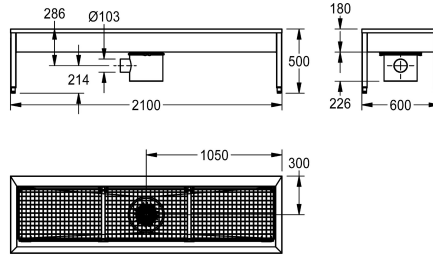

KWC SIRIUS Shoe- and boot-cleaning unit

Modell-Linie: SIRIUS | SIRX731C
Utility sinks | Shoe and boot cleaning units

KWC-No.

2000100354

Dimensions 700 x 500 x 600 mm (W x H x D), with 1 cleaning place

2000100355

with 2 cleaning places, dimensions 1400 x 500 x 600 mm (W x H x D)

2000100356

with 3 cleaning places, dimensions 2100 x 500 x 600 mm (W x H x D)

2000101549

with 4 cleaning places, dimensions 2800 x 500 x 600 mm (W x H x D)

overall width

700 mm

1,400 mm

2,100 mm

2,800 mm

Shoe- and boot-cleaning-unit for wall mounting, stainless steel, surface satin finished, material thickness 1.2 mm, with 40 x 40 mm feet, waste turnable, inlet diameter 1/2".

3 washing places, include sludge trap fitting, hand brushes with lever activation and sump bucket with siphon
Dimensions 2100 x 500 x 600 mm (W x H x D)

Technical Data

bowl position	Center
bowl construction	square corner
bowl - bowl height	180 mm
bowl - depth	475 mm
bowl - width	2,000 mm
brushes	hand brushes
number of brushes	3
drainer or storage	no
grid	hinged
grid material	stainless steel
inlet size	G 1/2 B
material	stainless steel
material code	1.4301 Chrome Nickel steel V2A
material code grid	1.4301 Chrome Nickel steel V2A
material thickness	1.2 mm
number of waste holes	1
outlet size	DN 100
overall depth	600 mm
overall height	500 mm