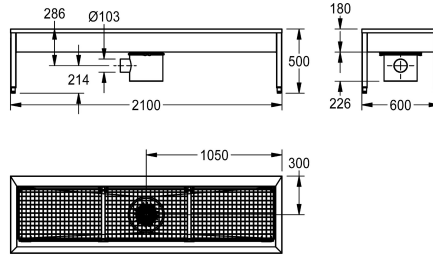

KWC SIRIUS Shoe- and boot-cleaning unit

Modell-Linie: SIRIUS | SIRX731C
Utility sinks | Shoe and boot cleaning units

KWC-No.

2000100354

Dimensions 700 x 500 x 600 mm (W x H x D), with 1 cleaning place

2000100355

with 2 cleaning places, dimensions 1400 x 500 x 600 mm (W x H x D)

2000100356

with 3 cleaning places, dimensions 2100 x 500 x 600 mm (W x H x D)

2000101549

with 4 cleaning places, dimensions 2800 x 500 x 600 mm (W x H x D)

overall width

700 mm

1,400 mm

2,100 mm

2,800 mm

Shoe- and boot-cleaning-unit for wall mounting, stainless steel, surface satin finished, material thickness 1.2 mm, with 40 x 40 mm feet, waste turnable, inlet diameter 1/2".

3 washing places, include sludge trap fitting, hand brushes with lever activation and sump bucket with siphon
Dimensions 2100 x 500 x 600 mm (W x H x D)

Technical Data

bowl position	Center
bowl construction	square corner
bowl - bowl height	180 mm
bowl - depth	475 mm
bowl - width	2,000 mm
brushes	hand brushes
number of brushes	3
drainer or storage	no
grid	hinged
grid material	stainless steel
inlet size	G 1/2 B
material	stainless steel
material code	1.4301 Chrome Nickel steel V2A
material code grid	1.4301 Chrome Nickel steel V2A
material thickness	1.2 mm
number of waste holes	1
outlet size	DN 100
overall depth	600 mm
overall height	500 mm

Center
square corner
180 mm
475 mm
2,000 mm
hand brushes
3
no
hinged
stainless steel
G 1/2 B
stainless steel
1.4301 Chrome Nickel steel V2A
1.4301 Chrome Nickel steel V2A
1.2 mm
1
DN 100
600 mm
500 mm