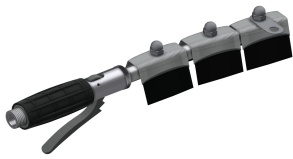

KWC SIRIUS Shoe- and boot-cleaning unit

Modell-Linie: SIRIUS | SIRX731C
Utility sinks | Shoe and boot cleaning units

overall width	2,100 mm
overflow	no
sump	yes
sump basket	included
surface finish	satin finished
type of mounting	wall mounting
type of utility sink	cleaner sink
type of waste kit	flat perforated waste
upper edge of basin height	500 mm
number of wash places	3
waste hole position	centre
waste hole projection	300 mm
waste kit included	yes

Spare Parts

SIRIUS Hand brush

2000101473
ZSIRW003