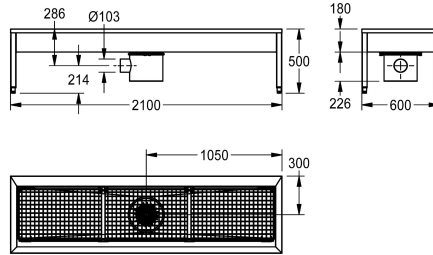

KWC SIRIUS Shoe- and boot-cleaning unit

Modell-Linie: SIRIUS | SIRX731C
Utility sinks | Shoe and boot cleaning units

KWC-No.

2000100354

Dimensions 700 x 500 x 600 mm (W x H x D), with 1 cleaning place

2000100355

with 2 cleaning places, dimensions 1400 x 500 x 600 mm (W x H x D)

2000100356

with 3 cleaning places, dimensions 2100 x 500 x 600 mm (W x H x D)

2000101549

with 4 cleaning places, dimensions 2800 x 500 x 600 mm (W x H x D)

overall width

700 mm

1,400 mm

2,100 mm

2,800 mm

Shoe- and boot-cleaning-unit for wall mounting, stainless steel, surface satin finished, material thickness 1.2 mm, with 40 x 40 mm feet, waste turnable, inlet diameter 1/2".

3 washing places, include sludge trap fitting, hand brushes with lever activation and sump bucket with siphon
Dimensions 2100 x 500 x 600 mm (W x H x D)

Technical Data

bowl position
bowl construction
bowl - bowl height
bowl - depth
bowl - width
brushes
number of brushes
drainer or storage
grid
grid material
inlet size
material
material code
material code grid
material thickness
number of waste holes
outlet size
overall depth
overall height