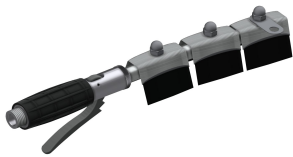

KWC SIRIUS Shoe- and boot-cleaning unit

Modell-Linie: SIRIUS | SIRX731C
Utility sinks | Shoe and boot cleaning units

overall width	2,100 mm
overflow	no
sump	yes
sump basket	included
surface finish	satin finished
type of mounting	wall mounting
type of utility sink	cleaner sink
type of waste kit	flat perforated waste
upper edge of basin height	500 mm
number of wash places	3
waste hole position	centre
waste hole projection	300 mm
waste kit included	yes

Spare Parts

SIRIUS Hand brush

2000101473
ZSIRW003