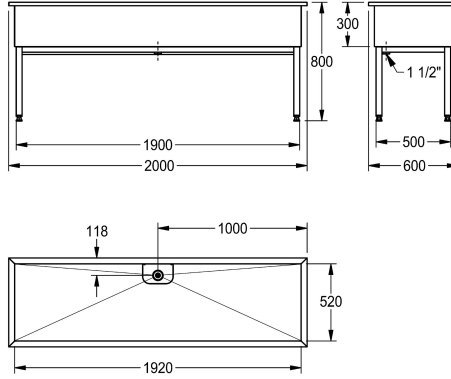

KWC SIRIUS

Workroom sink with stand pipe valve

Modell-Linie: SIRIUS | SIRX753

Utility sinks | Multi purpose sink

KWC-No.

2000100068

Dimensions 1000 x 800 x 600 mm (W x H x D) Washbasin
dimensions 920 x 300 x 520 mm (W x H x D)

2000100357

Dimensions 1500 x 800 x 600 mm (W x H x D) Washbasin
dimensions 1420 x 300 x 520 mm (W x H x D)

2000100359

Dimensions 2000 x 800 x 600 mm (W x H x D) Washbasin
dimensions 1920 x 300 x 520 mm (W x H x D)

overall width

1,000 mm

1,500 mm

2,000 mm

Workroom sink, stainless steel, surface satin finished, material thickness 1.2 mm, 38 mm waste fitting with 1 1/2" standing plug/overflow tube and strainer, with stainless steel square tube

base frame, height adjustable.

Dimensions 2000 x 800/300 x 600 mm (W x H x D)

Technical Data

bowl position

Center

bowl construction

square corner

bowl - bowl height

300 mm

bowl finish

satin finished

bowl - depth

520 mm

bowl - width

1.920 mm

drainer or storage

no

grid

no

material

stainless steel

material code

1.4301 Chrome Nickel steel V2A

material thickness

1.2 mm

number of waste holes

1

outlet size

G 1 1/2 B

overall depth

600 mm

overall height

800 mm

overall width

2,000 mm

overflow

stand pipe overflow

rear upstand

no

wash riffle

no

splash back

no

sump

no