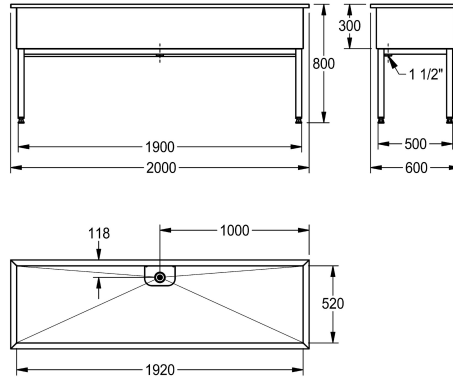

KWC SIRIUS

Workroom sink with stand pipe valve

Modell-Linie: SIRIUS | SIRX753

Utility sinks | Multi purpose sink

KWC-No.

2000100068

Dimensions 1000 x 800 x 600 mm (W x H x D) Washbasin
dimensions 920 x 300 x 520 mm (W x H x D)

2000100357

Dimensions 1500 x 800 x 600 mm (W x H x D) Washbasin
dimensions 1420 x 300 x 520 mm (W x H x D)

2000100359

Dimensions 2000 x 800 x 600 mm (W x H x D) Washbasin
dimensions 1920 x 300 x 520 mm (W x H x D)

overall width

1,000 mm

1,500 mm

2,000 mm

Workroom sink, stainless steel, surface satin finished, material thickness 1.2 mm, 38 mm waste fitting with 1 1/2" standing plug/overflow tube and strainer, with stainless steel square tube

base frame, height adjustable.

Dimensions 2000 x 800/300 x 600 mm (W x H x D)

Technical Data

bowl position

Center

bowl construction

square corner

bowl - bowl height

300 mm

bowl finish

satin finished

bowl - depth

520 mm

bowl - width

1,920 mm

drainer or storage

no

grid

no

material

stainless steel

material code

1.4301 Chrome Nickel steel V2A

material thickness

1.2 mm

number of waste holes

1

outlet size

G 1 1/2 B

overall depth

600 mm

overall height

800 mm

overall width

2,000 mm

overflow

stand pipe overflow

rear upstand

no

wash riffle

no

splash back

no

sump

no