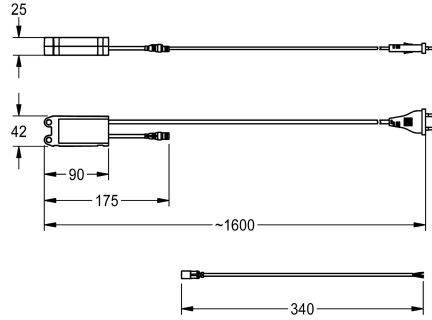

KWC AQUA3000OPEN Power supply unit

Modell-Linie: AQUA3000OPEN | ZAQUA007

Water management systems | Complementary parts water management

KWC-No.

2000100375

Compact system power supply unit – A3000 open for power supply

Power supply - A3000 open in waterproof housing for supplying power to AQUA 3000 open fittings with up to 100 m cable length, 230 V AC

/ 24 V
DC, 12 W. For wall mounting.

Technical Data

communication	no
compatible A3000 open	yes
input supply voltage V	230 Volt
maximum cable length	100 MTR
maximum output current	12 Voltampere
output voltage	24 Volt
overall depth	25 mm
overall height	43 mm
overall width	90 mm
power switch	no
protective system IP	IP68
output voltage UOM	DC

Optional Accessories

Y-cable, 24 V DC

Extension cable

KWC AQUA3000OPEN
Power supply unit

Modell-Linie: AQUA3000OPEN | ZAQUA007
Water management systems | Complementary parts water management

2030030081
ZA3OP0027