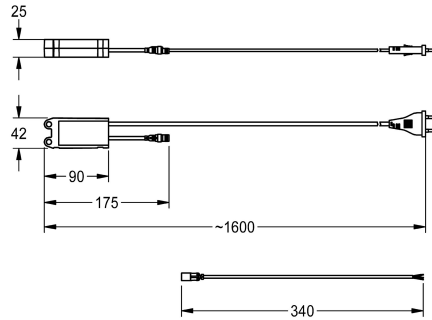

### KWC-No.

**2000100375**

Compact system power supply unit – A3000 open for power supply

Power supply - A3000 open in waterproof housing for supplying power to AQUA 3000 open fittings with up to 100 m cable length, 230 V AC

### Technical Data

communication	no
compatible A3000 open	yes
input supply voltage V	230 Volt
maximum cable length	100 MTR
maximum output current	12 Voltampere
output voltage	24 Volt
overall depth	25 mm
overall height	43 mm
overall width	90 mm
power switch	no
protective system IP	IP68
output voltage UOM	DC