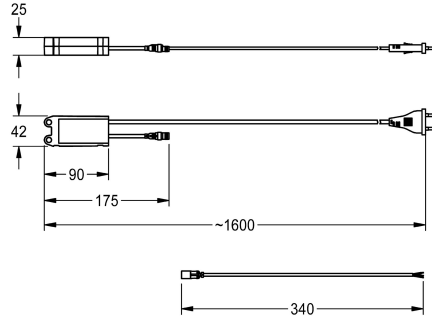

KWC AQUA3000OPEN Power supply unit

Modell-Linie: AQUA3000OPEN | ZAQUA007

Water management systems | Complementary parts water management

KWC-No.

2000100375

Compact system power supply unit – A3000 open for power supply

Power supply - A3000 open in waterproof housing for supplying power to AQUA 3000 open fittings with up to 100 m cable length, 230 V AC

/ 24 V
DC, 12 W. For wall mounting.

Technical Data

communication	no
compatible A3000 open	yes
input supply voltage V	230 Volt
maximum cable length	100 Meter
maximum output current	12 Voltampere
output voltage	24 Volt
overall depth	25 mm
overall height	43 mm
overall width	90 mm
power switch	no
protective system IP	IP68
output voltage UOM	DC

Optional Accessories

Y-cable, 24 V DC

Extension cable

KWC AQUA3000OPEN
Power supply unit

Modell-Linie: AQUA3000OPEN | ZAQUA007
Water management systems | Complementary parts water management

2030030081
ZA3OP0027