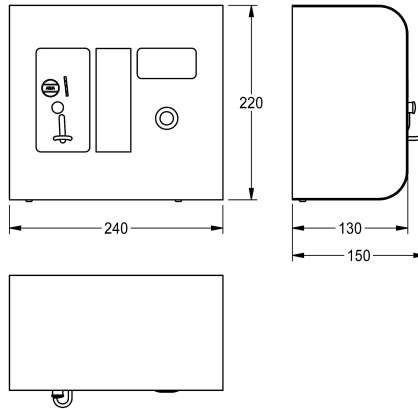

## KWC AQUAPAY Coin-operated controller

Modell-Linie: AQUAPAY-A3000OPEN | AQUA802  
Showers | Pay water dispensers

### KWC-No.

**2000100418**

For token

**2000100419**

For € 0.50

AQUAPAY coin-operated controller for chargeable water delivery for controlling 2-31 A3000 open shower fittings. Display for user guide and showing free showers, selectable via key. Shower duration for one token is selectable in steps of one second up to a total of 8 minutes, preset to 3 minutes. Automatic interruption of

shower-duration when water is not being withdrawn. Rugged stainless steel housing for on-wall mounting with safety lock.

Model for tokens, 24 V DC.  
Dimensions 240 x 220 x 130 mm (W x H x D)