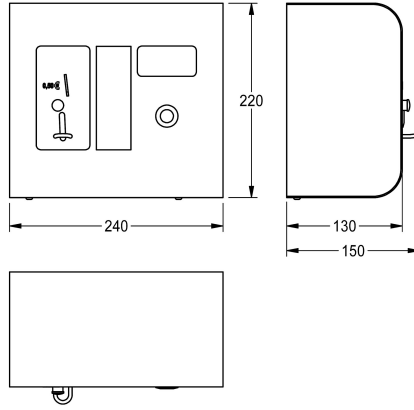

## KWC AQUAPAY Coin-operated controller

Modell-Linie: AQUAPAY-A3000OPEN | AQUA803  
Showers | Pay water dispensers

### KWC-No.

**2000100418**

For token

**2000100419**

For € 0.50

AQUAPAY coin-operated controller for chargeable water delivery for controlling 2 - 31 A3000 open shower fittings. Display for user guide and showing free showers, selectable via key. Shower duration for one coin is selectable in steps of one second up to a total of 8 minutes, preset to 3 minutes. Automatic interruption of

shower-duration when water is not being withdrawn. Rugged stainless steel housing for on-wall mounting with safety lock.

Model for coins EURO 0.50, 24 V DC.  
Dimensions 240 x 220 x 130 mm (W x H x D)