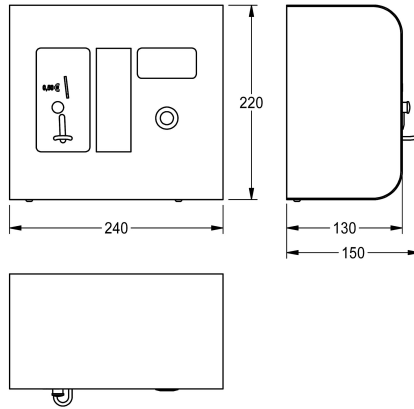

KWC AQUAPAY

Moduł poboru monet do maksymalnie 31 natrysków

Modell-Linie: AQUAPAY-A3000OPEN | AQUA803

Armatura natryskowa | Odpłatne udostępnianie wody

KWC-No.

2000100418

Na żeton

2000100419

Na monety 0,50 €

AQUAPAY coin-operated controller for chargeable water delivery for controlling 2 - 31 A3000 open shower fittings. Display for user guide and showing free showers, selectable via key. Shower duration for one coin is selectable in steps of one second up to a total of 8 minutes, preset to 3 minutes. Automatic interruption of

shower-duration when water is not being withdrawn. Rugged stainless steel housing for on-wall mounting with safety lock.

Model for coins EURO 0.50, 24 V DC.
Dimensions 240 x 220 x 130 mm (W x H x D)