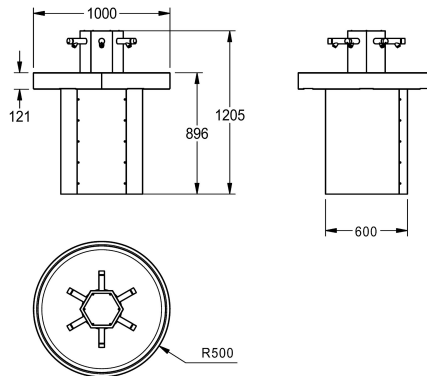

KWC SATURN Round washbasin

Modell-Linie: SATURN | SANX600
Washbasins & Washtroughs | Washtroughs

KWC-No.

2000100747

With 6 self-closing bib taps Dimensions: 1000 x 1205 x 1000 mm (W x H x D)

2000100753

With 6 self-closing bib taps, for connection to pre-mixed hot water, with 3 integrated SD80 soap dispensers

Circular wash trough for 6 persons for floor mounting, stainless steel, material thickness 1.5 mm, surface satin finished, premounted.

With 6 self-closing bibtap, for connection to pre-mixed warm water. Dimensions 1000 x 1205 x 1000 mm (W x H x D)

Technical Data

material	stainless steel
material code	1.4301 Chrome Nickel steel V2A
material thickness	1.5 mm
overall depth	1,000 mm
overall height	1,205 mm
overall width	1,000 mm
rear upstand	no
splash back	no
supplied with	SELF-CLOSING TAPS
surface finish	satin finished
type of mounting	floor mounting
number of wash places	6

material	stainless steel
material code	1.4301 Chrome Nickel steel V2A
material thickness	1.5 mm
overall depth	1,000 mm
overall height	1,205 mm
overall width	1,000 mm
rear upstand	no
splash back	no
supplied with	SELF-CLOSING TAPS
surface finish	satin finished
type of mounting	floor mounting
number of wash places	6