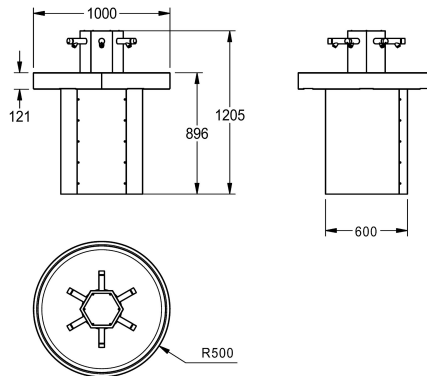

KWC SATURN Round washbasin

Modell-Linie: SATURN | SANX600
Washbasins & Washtroughs | Washtroughs

KWC-No.

2000100747

With 6 self-closing bib taps Dimensions: 1000 x 1205 x 1000 mm (W x H x D)

2000100753

With 6 self-closing bib taps, for connection to pre-mixed hot water, with 3 integrated SD80 soap dispensers

Circular wash trough for 6 persons for floor mounting, stainless steel, material thickness 1.5 mm, surface satin finished, premounted.

With 6 self-closing bibtap, for connection to pre-mixed warm water. Dimensions 1000 x 1205 x 1000 mm (W x H x D)

Technical Data

material	
material code	
material thickness	
overall depth	
overall height	
overall width	
rear upstand	
splash back	
supplied with	
surface finish	
type of mounting	
number of wash places	

material	stainless steel
material code	1.4301 Chrome Nickel steel V2A
material thickness	1.5 mm
overall depth	1,000 mm
overall height	1,205 mm
overall width	1,000 mm
rear upstand	no
splash back	no
supplied with	SELF-CLOSING TAPS
surface finish	satin finished
type of mounting	floor mounting
number of wash places	6