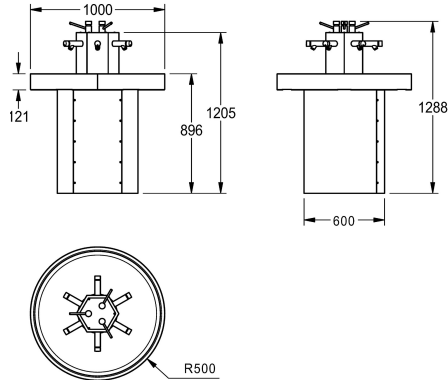

KWC SATURN Round washbasin

Modell-Linie: SATURN | SANX605
Washbasins & Washtroughs | Washtroughs

KWC-No.

2000100747

With 6 self-closing bib taps Dimensions: 1000 x 1205 x 1000 mm (W x H x D)

2000100753

With 6 self-closing bib taps, for connection to pre-mixed hot water, with 3 integrated SD80 soap dispensers

Circular wash trough for 6 persons for floor mounting, stainless steel, material thickness 1.5 mm, surface satin finished, premounted

with 6 self-closing bibtap, for connection to pre-mixed warm water, with 3 integrated soap dispensers SD80

Technical Data

material	
material code	
material thickness	
overall depth	
overall height	
overall width	
rear upstand	
splash back	
supplied with	
surface finish	
type of mounting	
number of wash places	

material	stainless steel
material code	1.4301 Chrome Nickel steel V2A
material thickness	1.5 mm
overall depth	1,000 mm
overall height	1,205 mm
overall width	1,000 mm
rear upstand	no
splash back	no
supplied with	SELF-CLOSING TAPS
surface finish	satin finished
type of mounting	floor mounting
number of wash places	6