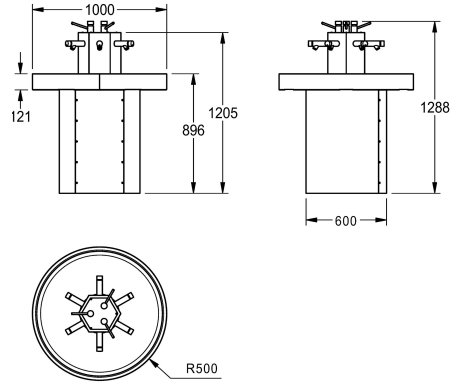

KWC SATURN Round washbasin

Modell-Linie: SATURN | SANX605
Washbasins & Washtroughs | Washtroughs

KWC-No.

2000100747

With 6 self-closing bib taps Dimensions: 1000 x 1205 x 1000 mm (W x H x D)

2000100753

With 6 self-closing bib taps, for connection to pre-mixed hot water, with 3 integrated SD80 soap dispensers

Circular wash trough for 6 persons for floor mounting, stainless steel, material thickness 1.5 mm, surface satin finished, premounted

with 6 self-closing bibtap, for connection to pre-mixed warm water, with 3 integrated soap dispensers SD80

Technical Data

material	
material code	
material thickness	
overall depth	
overall height	
overall width	
rear upstand	
splash back	
supplied with	
surface finish	
type of mounting	
number of wash places	

material	stainless steel
material code	1.4301 Chrome Nickel steel V2A
material thickness	1.5 mm
overall depth	1,000 mm
overall height	1,205 mm
overall width	1,000 mm
rear upstand	no
splash back	no
supplied with	SELF-CLOSING TAPS
surface finish	satin finished
type of mounting	floor mounting
number of wash places	6