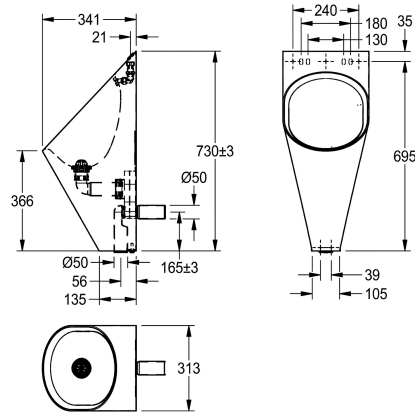

KWC CAMPUS

Urinal for wall mounted flush valves

Modell-Linie: **CAMPUS | CMPX538E**
WCs and urinals | Single urinal

KWC-No.

2000100769

Wall urinal made of chromium nickel steel Dimensions 313 x 733 x 341 mm (W x H x D)

Single urinal for wall mounting, stainless steel, surface satin finished, material thickness 1.2 mm, oval bowl, stainless steel spreader 1/2", hidden horizontal outlet towards wall, mounting and fixing conform to EN 80, hidden screws, included trap DN 50, included mounting bracket and domed waste.

With stainless steel spreader 1/2", for exposed cistern and waste pipework.

Dimensions 313 x 733 x 341 mm (W x H x D)

Technical Data

inlet size
material
material code
material thickness
outlet size
overall depth
overall height
overall width
siphon included
surface finish
type of flushing
type of mounting
type of urinal
type of waste kit
water inlet
water outlet

G 1/2 B
stainless steel
1.4301 Chrome Nickel steel V2A
1.2 mm
DN 50
341 mm
733 mm
313 mm
yes
satin finished
water flushed
wall mounting
single urinal
domed waste
exposed
concealed

Mandatory Accessories