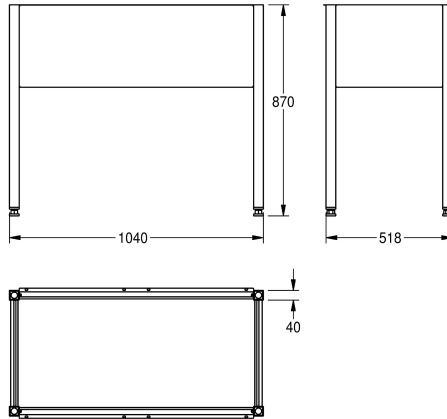

KWC SIRIUS Underframe

Modell-Linie: SIRIUS | U701V
Utility sinks | Complementary parts utility sinks

KWC-No.

2000100784

SIRIUS underframe, dimensions 1040 x 870 x 518 mm (W x H x D), for BS351 and BS352

2000100785

Underframe suitable for BS353, dimensions 2140 x 870 x 518 mm (W x H x D)

overall width

1,040 mm

2,140 mm

Stainless steel, working height 900 mm including commercial sink. Apron 300 mm deep on all sides. Four adjustable feet. Underframe in supply fragmented.

Dimensions 1040 x 870 x 518 mm (W x H x D) for BS351 and BS352

Technical Data

material	stainless steel
material code	1.4301 Chrome Nickel steel V2A
material thickness	1 mm
overall depth	518 mm
overall height	870 mm
overall width	1,040 mm
surface finish	satin finished
type of mounting	no mounting

material	stainless steel
material code	1.4301 Chrome Nickel steel V2A
material thickness	1 mm
overall depth	518 mm
overall height	870 mm
overall width	1,040 mm
surface finish	satin finished
type of mounting	no mounting