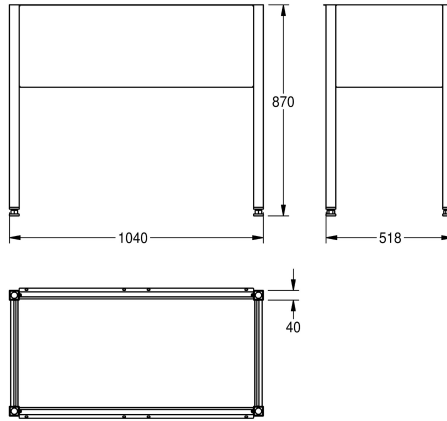

KWC SIRIUS Underframe

Modell-Linie: SIRIUS | U701V
Utility sinks | Complementary parts utility sinks

KWC-No.

2000100784
SIRIUS underframe, dimensions 1040 x 870 x 518 mm (W x H x D), for BS351 and BS352

2000100785
Underframe suitable for BS353, dimensions 2140 x 870 x 518 mm (W x H x D)

overall width

1,040 mm

2,140 mm

Stainless steel, working height 900 mm including commercial sink. Apron 300 mm deep on all sides. Four adjustable feet. Underframe in supply fragmented.

Dimensions 1040 x 870 x 518 mm (W x H x D) for BS351 and BS352

Technical Data

material	stainless steel
material code	1.4301 Chrome Nickel steel V2A
material thickness	1 mm
overall depth	518 mm
overall height	870 mm
overall width	1,040 mm
surface finish	satin finished
type of mounting	no mounting

material	stainless steel
material code	1.4301 Chrome Nickel steel V2A
material thickness	1 mm
overall depth	518 mm
overall height	870 mm
overall width	1,040 mm
surface finish	satin finished
type of mounting	no mounting