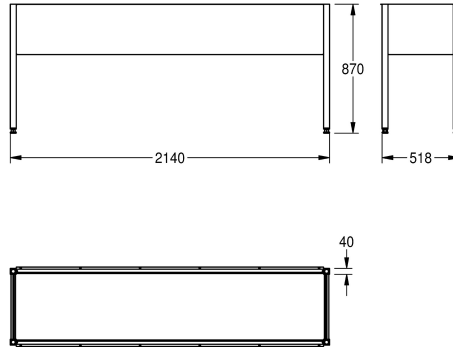

KWC SIRIUS

Frame

Modell-Linie: SIRIUS | U702V

Utility sinks | Complementary parts utility sinks

KWC-No.

2000100784

SIRIUS underframe, dimensions 1040 x 870 x 518 mm (W x H x D), for BS351 and BS352

2000100785

Underframe suitable for BS353, dimensions 2140 x 870 x 518 mm (W x H x D)

overall width

1,040 mm

2,140 mm

Stainless steel, working height 900 mm including commercial sink. Apron 300 mm deep on all sides. Four adjustable feet. Underframe in supply fragmented.

Dimensions 2140 x 870 x 518 mm (W x H x D), for BS353

Technical Data

material	stainless steel
material code	1.4301 Chrome Nickel steel V2A
material thickness	1 mm
overall depth	518 mm
overall height	870 mm
overall width	2,140 mm
surface finish	satin finished
type of mounting	no mounting

material	stainless steel
material code	1.4301 Chrome Nickel steel V2A
material thickness	1 mm
overall depth	518 mm
overall height	870 mm
overall width	2,140 mm
surface finish	satin finished
type of mounting	no mounting