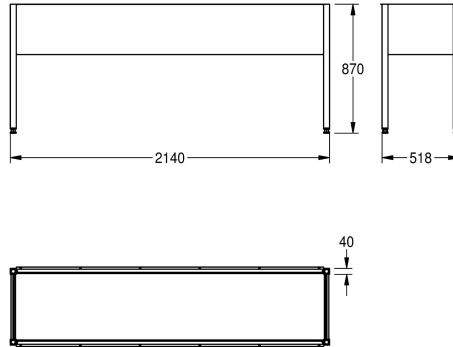

KWC SIRIUS Frame

Modell-Linie: SIRIUS | U702V
Utility sinks | Complementary parts utility sinks

KWC-No.

2000100784

SIRIUS underframe, dimensions 1040 x 870 x 518 mm (W x H x D), for BS351 and BS352

2000100785

Underframe suitable for BS353, dimensions 2140 x 870 x 518 mm (W x H x D)

overall width

1,040 mm

2,140 mm

Stainless steel, working height 900 mm including commercial sink. Apron 300 mm deep on all sides. Four adjustable feet. Underframe in supply fragmented.

Dimensions 2140 x 870 x 518 mm (W x H x D), for BS353

Technical Data

material	stainless steel
material code	1.4301 Chrome Nickel steel V2A
material thickness	1 mm
overall depth	518 mm
overall height	870 mm
overall width	2,140 mm
surface finish	satin finished
type of mounting	no mounting

material	stainless steel
material code	1.4301 Chrome Nickel steel V2A
material thickness	1 mm
overall depth	518 mm
overall height	870 mm
overall width	2,140 mm
surface finish	satin finished
type of mounting	no mounting