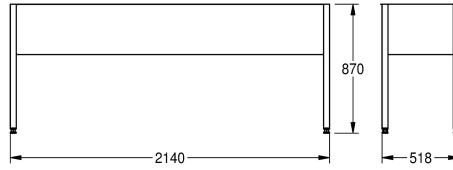

KWC SIRIUS

Frame

Modell-Linie: SIRIUS | U702V

Utility sinks | Complementary parts utility sinks

KWC-No.

2000100784

SIRIUS underframe, dimensions 1040 x 870 x 518 mm (W x H x D), for BS351 and BS352

2000100785

Underframe suitable for BS353, dimensions 2140 x 870 x 518 mm (W x H x D)

overall width

1,040 mm

2,140 mm

Stainless steel, working height 900 mm including commercial sink. Apron 300 mm deep on all sides. Four adjustable feet. Underframe in supply fragmented.

Dimensions 2140 x 870 x 518 mm (W x H x D), for BS353

Technical Data

material	stainless steel
material code	1.4301 Chrome Nickel steel V2A
material thickness	1 mm
overall depth	518 mm
overall height	870 mm
overall width	2,140 mm
surface finish	satin finished
type of mounting	no mounting

material	stainless steel
material code	1.4301 Chrome Nickel steel V2A
material thickness	1 mm
overall depth	518 mm
overall height	870 mm
overall width	2,140 mm
surface finish	satin finished
type of mounting	no mounting