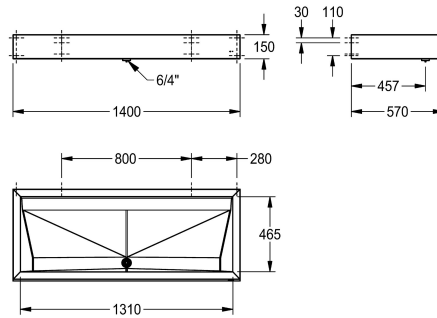

### KWC-No.

**2000100790**  
Width 1200 mm

**2000100791**  
Width 1800 mm

**2000100787**  
Width 1400 mm

**2000100789**  
Width 2100 mm

### overall width

1,200 mm

1,800 mm

1,400 mm

2,100 mm

Wash trough PRESTIGE, for wall mounting in single-row, stainless steel, surface satin finished, material thickness 1.2 mm, with 1 1/2" flat perforated waste, with bracket, includes stainless steel screws and dowels.

with 2 wash places  
Dimensions 1400 x 150 x 570 mm (W x H x D)

### Technical Data

bowl - bowl height

114 mm

bowl - depth

465 mm

bowl - width

1,310 mm

material